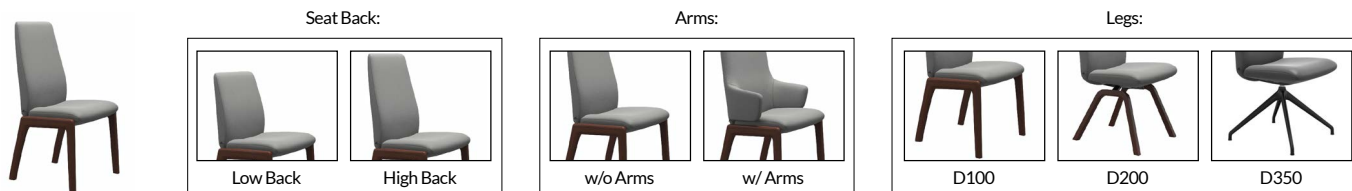

N.C. Dining Production Program Jan. 11, 2024

Each item listed is available to be produced to order in any cover and wood combination
Please refer to the weekly Production Time report for updated lead times and other production details

Stressless® Original Collection

Stressless® Laurel V2 Family

Available in any of the following combinations: