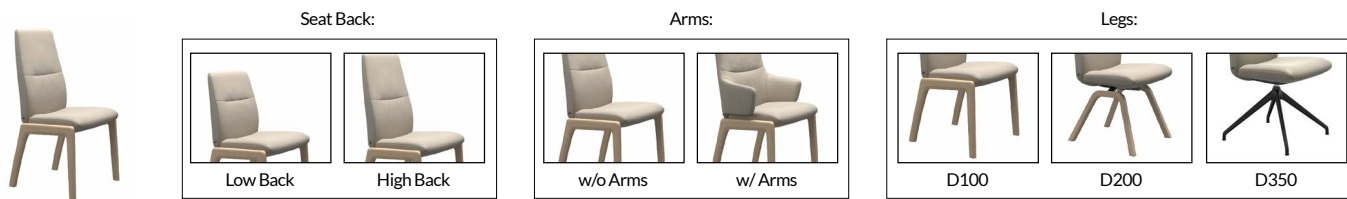

Stressless® Original Collection

Stressless® Laurel V2 Family

Available in any of the following combinations:

Stressless® Mint V2 Family

Available in any of the following combinations:

Stressless® Laurel V2 and Stressless® Mint V2 Dining are available in all Batick, Calido, Daisy, Dinamica, Grace, Paloma and Ultrasuede colors and the following Wood Options: Black, Brown, Natural Oak and Walnut
D350 available in Matte Black or Chrome: Matte Black from Morganton, NC; Chrome from Norway only (Ultrasuede not available in Chrome)
D350 only available with auto-return