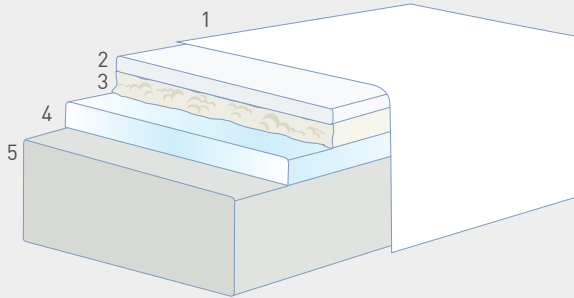

MAGNICOOL 10 - SOFT

Height	10"
Comfort level	Medium Soft
Cover	Magnicool - Natural viscose
Product specification	Cooling - Medium support

1. Cover in Natural Viscose
2. 3/4" Padding in Memosoft
3. 1" Super Soft fiber padding
4. 2" Aquabreeze
5. 6 1/4" Elioform (firm support foam)

MAGNICOOL 10 - FIRM

Height	10"
Comfort level	Medium Firm
Cover	Magnicool - Natural viscose
Product specification	Cooling - Medium support