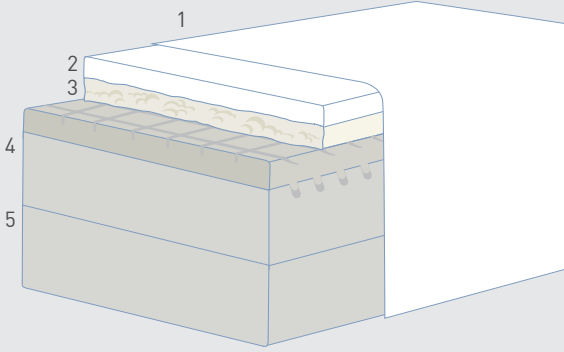

1. Cover in Natural Viscose / Outlast®
2. 1 1/2" Memoform (memory foam)
3. 1 1/2" Super Soft fiber
4. 2" Eliosoft and
- 4 1/2" Elioform with patented Stretch technology (soft support foam)
5. 4 1/2" Elioform (firm support foam)

Temperature
Regulating Material

Viscose Natural Fiber

MAGNISTRETCH 12

Height	12"		
Comfort level	Medium firm		
Cover	Outlast® / Natural viscose	Removable / Dry-clean	✓
Product specification	Diversified support zones Medium support	3D Band	✓

1. Cover in Natural Viscose / Outlast®
2. 1/2" Memoform (memory foam)
3. 1/2" Super Soft fiber
4. 2" Eliosoft and 4 1/2" Elioform with patented Stretch technology (soft support foam)
5. 4 1/2" Elioform (firm support foam)

Viscose Natural Fiber

Temperature
Regulating Material

MAGNISTRETCH SPORT 10

Height	10"		
Comfort level	Firm		
Cover	Performance fabric	Removable / Delicate	✓
Product specification	Diversified support zones Medium support		✓