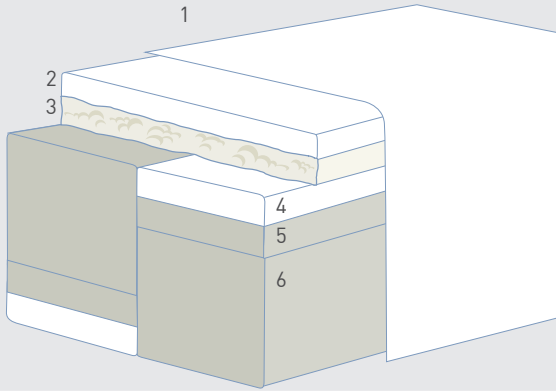

Height	14"		
Comfort level	<i>Super Soft / Medium soft</i>		
Cover	Sustainable Fabric / Outlast®	Removable / Dry-clean	✓
Product specification	Dual Core - Thermo regulating - Gentle support - Cool		

1. 1/2" Cover in Sustainable fabric & Outlast®
2. 1" Memoform (memory foam)
3. 1" Super Soft fiber
4. 1 1/2" Magnigel
5. 2" Memoform (memory foam)
6. 3" Eliosoft (soft support foam)
7. 3" Elioform (firm support foam)
8. 2" Memoform (memory foam)

Magnigel Foam

Temperature Regulating Material

DUAL CORE

DOLCE VITA DUAL 12

Height	12"		
Comfort level	<i>Soft / Medium soft</i>		
Cover	Sustainable Fabric / Outlast®	Removable / Dry-clean	✓
Product specification	Dual Core - Thermo regulating - Medium support		

1. 1/2" Cover in Sustainable fabric & Outlast®
2. 1/2" Memoform (memory foam)
3. 1/2" Super Soft fiber
4. 2" Memoform (memory foam)
5. 1" Elioform (firm support foam)
6. 7 1/2" Elisoft (soft support foam)