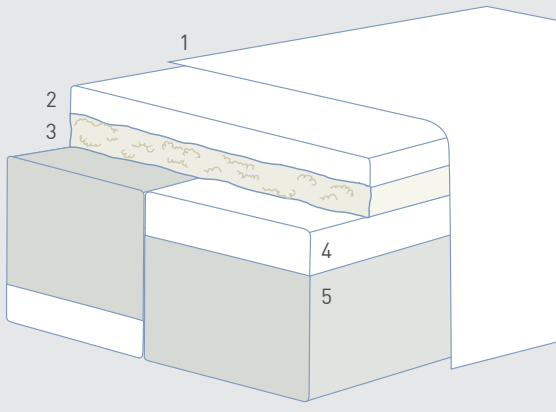

Magnigel Foam

Temperature Regulating Material

DUAL CORE

DOLCE VITA DUAL 12

Height	12"		
Comfort level	<i>Soft / Medium soft</i>		
Cover	Sustainable Fabric / Outlast®	Removable / Dry-clean	✓
Product specification	Dual Core - Thermo regulating - Medium support		

1. 1/2" Cover in Sustainable fabric & Outlast®
2. 1/2" Memoform (memory foam)
3. 1/2" Super Soft fiber
4. 2" Memoform (memory foam)
5. 1" Elioform (firm support foam)
6. 7 1/2" Elisoft (soft support foam)

Temperature Regulating Material

DUAL CORE

DOLCE VITA DUAL 10

Height	10"		
Comfort level	<i>Medium firm / Firm</i>		
Cover	Sustainable Fabric / Outlast®	Removable / Dry-clean	✓
Product specification	Dual Core - Thermo regulating - Medium support		