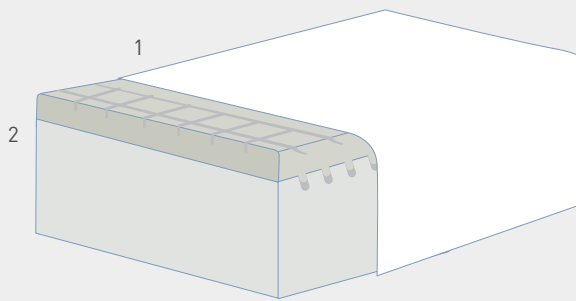

Viscose Natural Fiber

Temperature
Regulating Material

MAGNISTRETCH SPORT 10

Height	10"		
Comfort level	Firm		
Cover	Performance fabric	Removable / Delicate	✓
Product specification	Diversified support zones Medium support		✓