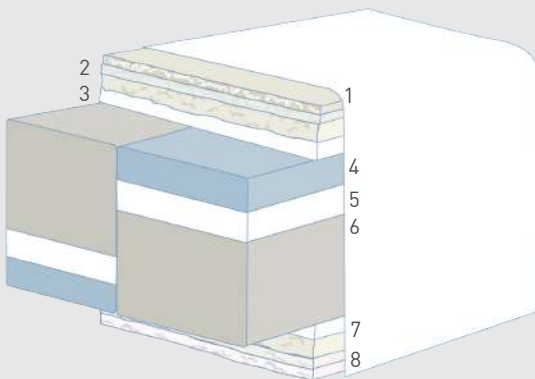

SLEEP IS LIFE'S GREATEST PLEASURE.

JAN 2022 - NEWS BROCHURE

MAGNIFICO COLLECTION

The Ultimate in Craftsmanship and Comfort

The **Magnifico Line** complements a meticulous focus on fine fabrics and precious fillings typical of the Italian Craftmanship. The mattress cover is enhanced by the **satin natural viscose**, which is fresh and soft to the touch. The **winter side** contains natural fibers such as **cashmere and wool**, which provide ideal comfort during the colder months. The **summer side**, instead, **contains silk and linen** to create a dry and breathable microclimate designed especially for the warmer months.

DUAL CORE

MAGNIFICO

Height	14"		
Comfort level	<i>Soft / Medium soft</i>		
Cover	Satin Natural viscose	Removable / Delicate	✓
Product specification	Dual Core - Cool - Gentle support		

1. 1/2" Cover in Satin Natural Viscose
2. 1" Warm Side Padding in Cashmere and Merino Wool
3. 1" Memoform (memory foam)
4. 2" Magnigel
5. 1" Memoform (memory foam)
6. 6 1/2" Eliosoft (soft support foam)
7. 1" Memoform (memory foam)
8. 1" Cool Side padding in Silk and Linen