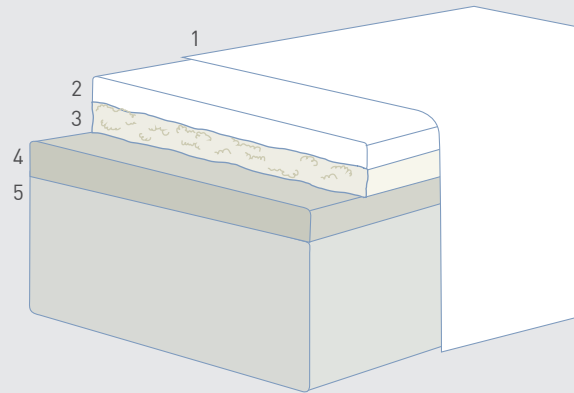

Viscose Natural Fiber

Aquabreeze

Magnicool

MAGNICOOL 10 - FIRM

Height	10"
Comfort level	Medium Firm
Cover	Magnicool - Natural viscose
Product specification	Cooling - Medium support

1. Cover in Natural Viscose
2. 1/2" Memoform (memory foam)
3. 1/2" Hypoallergenic fiber
4. 2 1/2" Eliosoft (soft support foam)
5. 6 1/2" Elioform (firm support foam)

Viscose Natural Fiber

Magnicool

MAGNICOOL PILLOW STANDARD

MAGNICOOL STANDARD

Traditional design and innovative Airyform technology guarantees air flow with every movement while sleeping. The magnicool cover is removable & washable which ensures maximum freshness.