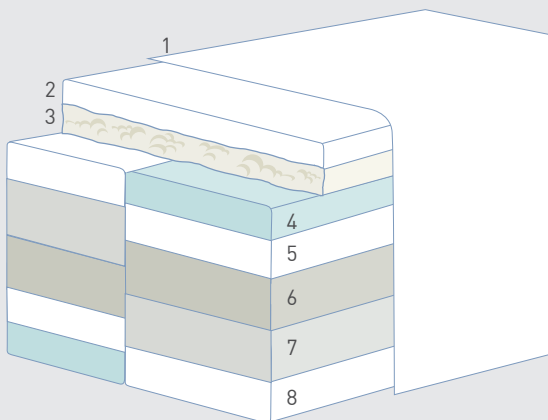

WHAT'S NEW

- 4-bed lineup, addition of a 14" model and a 12" model with Magnigel
- New cover design, with the addition of our eco-friendly Sustainable fabric that helps save the oceans

DUAL CORE

DOLCE VITA DUAL 14

Height	14"		
Comfort level	<i>Super Soft / Medium soft</i>		
Cover	Sustainable Fabric / Outlast®	Removable / Dry-clean	✓
Product specification	Dual Core - Thermo regulating - Gentle support - Cool		

1. 1/2" Cover in Sustainable fabric & Outlast®
2. 1" Memoform (memory foam)
3. 1" Super Soft fiber
4. 1 1/2" Magnigel
5. 2" Memoform (memory foam)
6. 3" Eliosoft (soft support foam)
7. 3" Elioform (firm support foam)
8. 2" Memoform (memory foam)

Magnigel Foam

Temperature Regulating Material

DUAL CORE

DOLCE VITA DUAL 12

Height	12"		
Comfort level	<i>Soft / Medium soft</i>		
Cover	Sustainable Fabric / Outlast®	Removable / Dry-clean	✓
Product specification	Dual Core - Thermo regulating - Medium support		